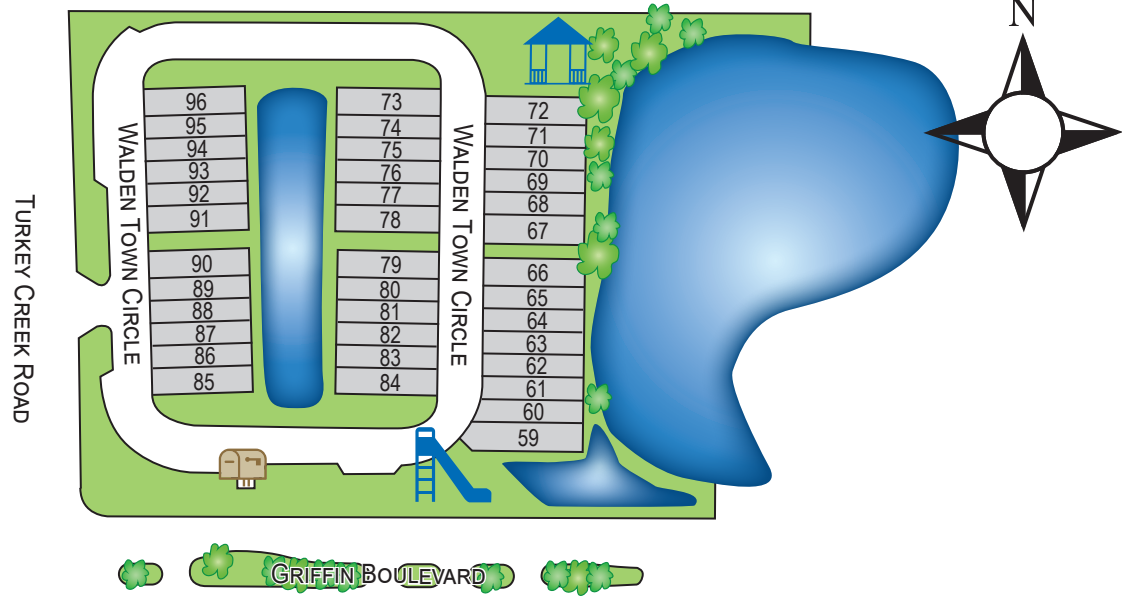

Terrace at Walden Lake

Neighborhood Layout

06/05/23

	Model Center
	Model Parking
	New Townhomes
	Unavailable
	Mailbox Kiosk
	Playground
	Picnic & BBQ Pavilions

Highland Homes
The value leaders.

Terrace at Walden Lake • 2791 Idyll Lakes Circle • Plant City, FL 33566 • (813) 722-1800